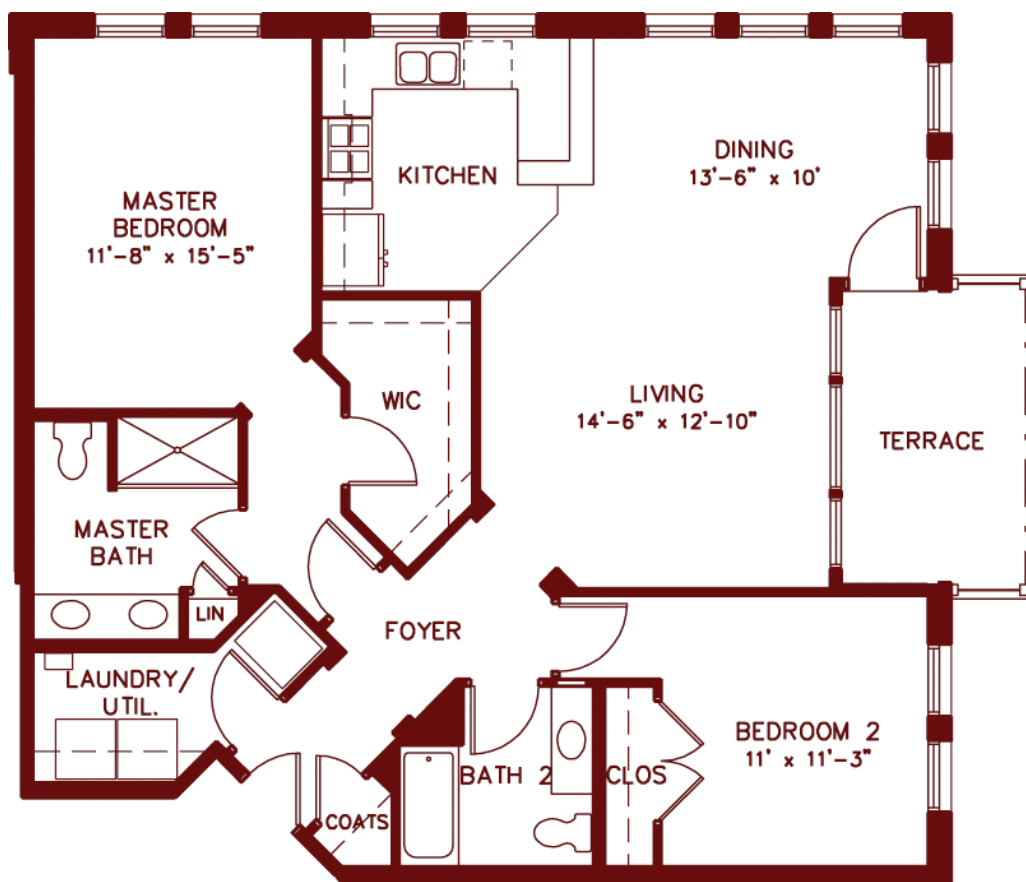

# Kensington Place

2 bedroom and 2 bath

1,300 sq. ft.

mapleknoll  
VILLAGE

In an effort to continually improve our designs, we reserve the right to change features, plans, prices and specifications without notice. This floor plan is for illustrative purposes only and is not part of any legal contract. 5/28/08