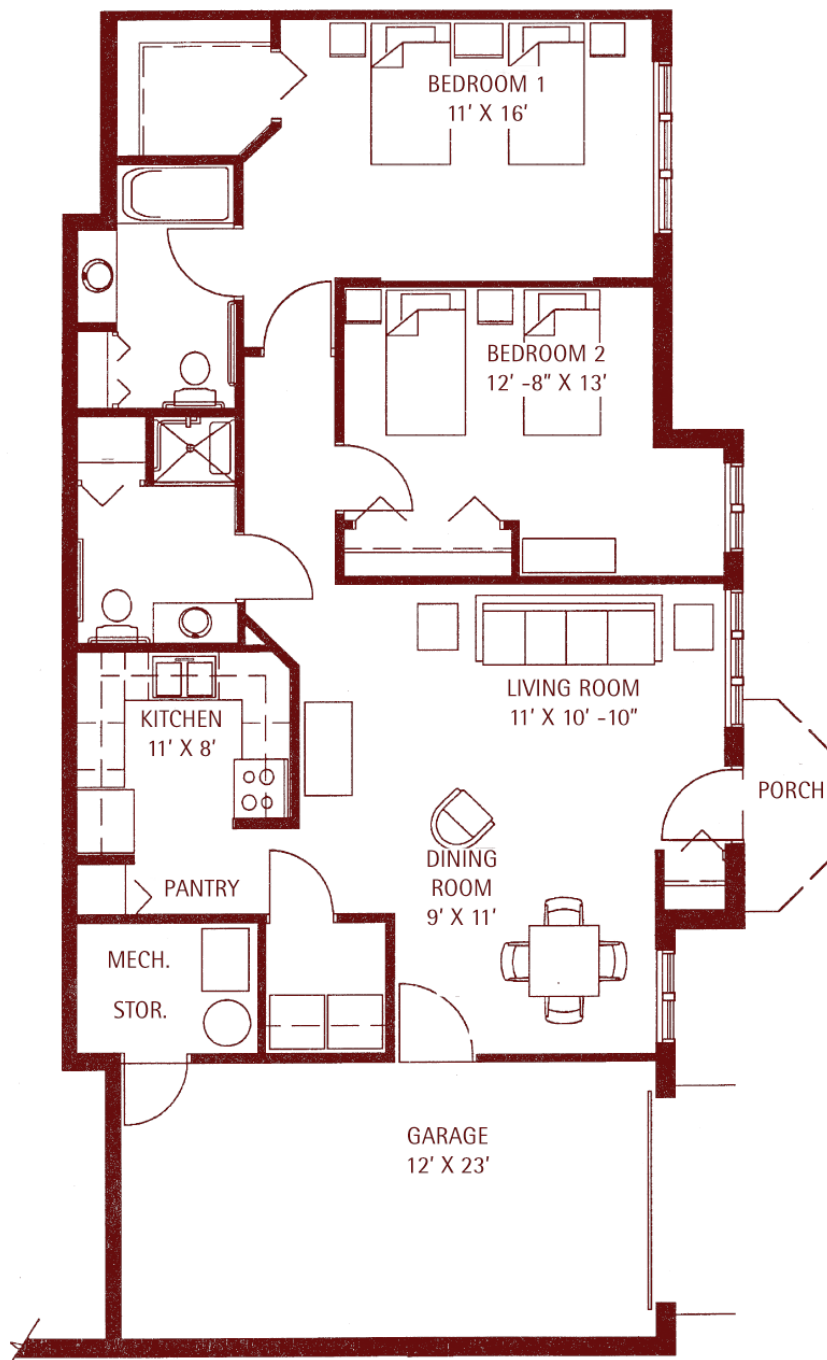

Coventry Court

Devon

1,242 sq. ft.

mapleknoll
VILLAGE

In an effort to continually improve our designs, we reserve the right to change features, plans, prices and specifications without notice. This floor plan is for illustrative purposes only and is not part of any legal contract. 5/28/08